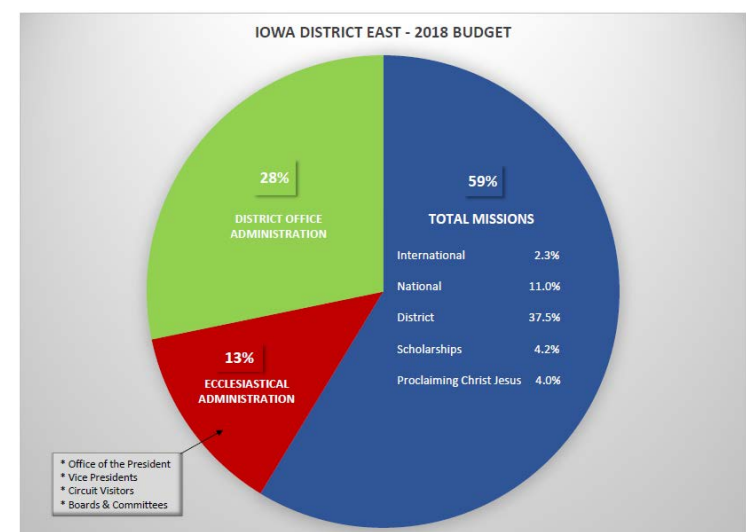

Find out more about these missions at lcmiside.org