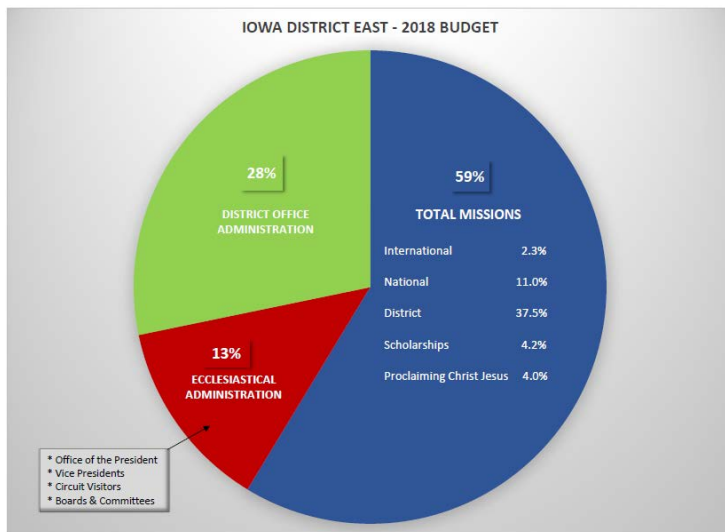

HOSPITAL CHAPLAINCY

The University of Iowa Hospital Chaplaincy is a service offered by IDE for pastors who are not able to travel to visit their parishioners at the University of Iowa Hospitals. LCMS members from across the country are visited by Rev. Michael Musick, Chaplain.

EAST SIDE MISSION

The Lutheran East Side Mission is located in Davenport. The Lutheran East Side Mission was started so that the Lord and His gifts would be available to all people, especially those who live in Davenport's urban east side neighborhoods. They meet for Divine Service each Sunday at 11:30am.

ST. SILAS LUTHERAN CHURCH

stsilaslutheran.org

St. Silas is a congregation that was planted in North Liberty in 2013. They meet for Divine Service and Sunday school each week. They currently meet in a storefront location on Jordan Street. The congregation has now grown to nearly forty members.

NEW HOPE LUTHERAN CHURCH

New Hope Lutheran Church is a congregation in Charles City, IA. New Hope began as a mission congregation in 2010. Divine Service and community outreach are taking place on a regular basis.

Find out more about these missions at lcmiside.org

HOSPITAL CHAPLAINCY

The University of Iowa Hospital Chaplaincy is a service offered by IDE for pastors who are not able to travel to visit their parishioners at the University of Iowa Hospitals. LCMS members from across the country are visited by Rev. Michael Musick, Chaplain.

EAST SIDE MISSION

The Lutheran East Side Mission is located in Davenport. The Lutheran East Side Mission was started so that the Lord and His gifts would be available to all people, especially those who live in Davenport's urban east side neighborhoods. They meet for Divine Service each Sunday at 11:30am.

ST. SILAS LUTHERAN CHURCH

stsilaslutheran.org

St. Silas is a congregation that was planted in North Liberty in 2013. They meet for Divine Service and Sunday school each week. They currently meet in a storefront location on Jordan Street. The congregation has now grown to nearly forty members.

NEW HOPE LUTHERAN CHURCH

New Hope Lutheran Church is a congregation in Charles City, IA. New Hope began as a mission congregation in 2010. Divine Service and community outreach are taking place on a regular basis.