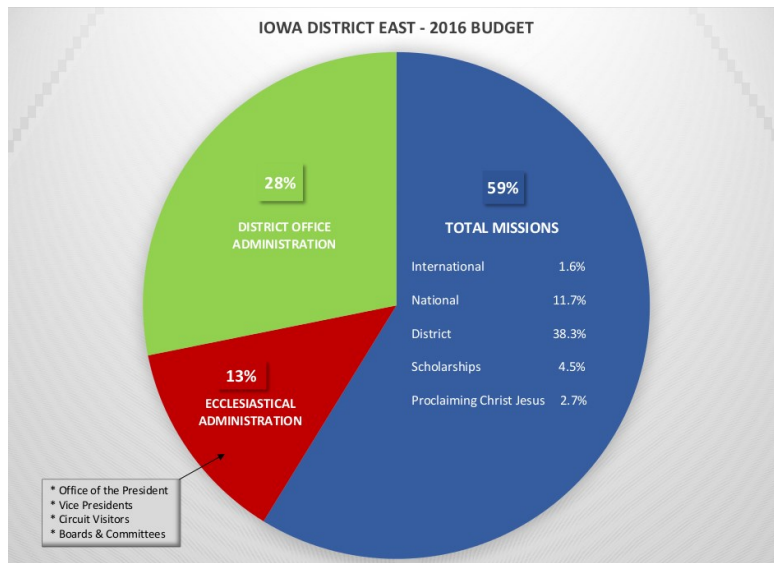

HOSPITAL CHAPLAINCY

The University of Iowa Hospital Chaplaincy is a service offered by IDE for pastors who are not able to travel to visit their parishioners at the University of Iowa Hospitals. LCMS members from across the country are visited by Rev. Michael Musick, Chaplain.

EAST SIDE MISSION

The Lutheran East Side Mission is located in Davenport. The Lutheran East Side Mission was started so that the Lord and His gifts would be available to all people, especially those who live in Davenport's urban east side neighborhoods. They meet for Divine Service each Sunday at 11:30am.

ST. SILAS LUTHERAN CHURCH

stsilaslutheran.org

St. Silas is a congregation that was planted in North Liberty in 2013. They meet for Divine Service and Sunday school each week. They currently meet in a storefront location on Jordan Street. The congregation has now grown to nearly forty members.

NEW HOPE LUTHERAN CHURCH

New Hope Lutheran Church is a congregation in Charles City, IA. New Hope began as a mission congregation in 2010. Divine Service and community outreach are taking place on a regular basis.

Find out more about these missions at lcmiside.org

HOSPITAL CHAPLAINCY

The University of Iowa Hospital Chaplaincy is a service offered by IDE for pastors who are not able to travel to visit their parishioners at the University of Iowa Hospitals. LCMS members from across the country are visited by Rev. Michael Musick, Chaplain.

EAST SIDE MISSION

The Lutheran East Side Mission is located in Davenport. The Lutheran East Side Mission was started so that the Lord and His gifts would be available to all people, especially those who live in Davenport's urban east side neighborhoods. They meet for Divine Service each Sunday at 11:30am.

ST. SILAS LUTHERAN CHURCH

stsilaslutheran.org

St. Silas is a congregation that was planted in North Liberty in 2013. They meet for Divine Service and Sunday school each week. They currently meet in a storefront location on Jordan Street. The congregation has now grown to nearly forty members.

NEW HOPE LUTHERAN CHURCH

New Hope Lutheran Church is a congregation in Charles City, IA. New Hope began as a mission congregation in 2010. Divine Service and community outreach are taking place on a regular basis.