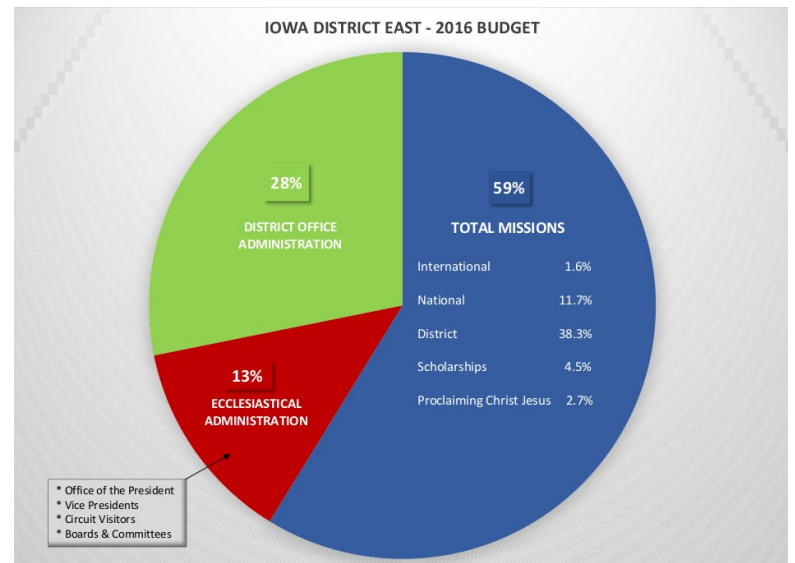

Find out more about these missions at lcmiside.org